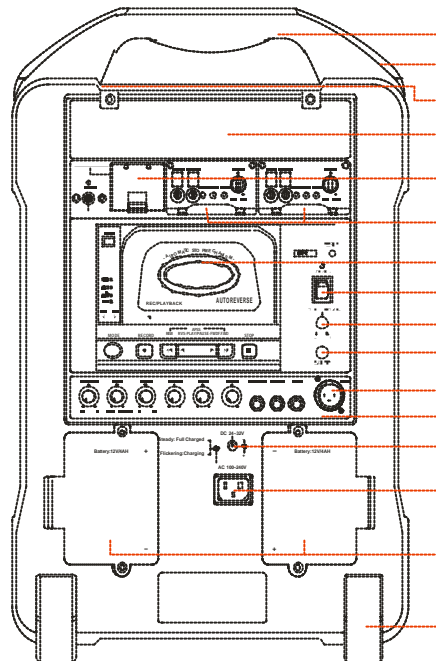

- Fixed Handle
- Retractable Carry Handle
- Storage Compartment for 2 Transmitters
- Optional CDM-2 or CDM-7 Player
- Optional 2 MRM-70 Receiver Modules
- Optional Cassette Tape Player / Recorder
- Power Switch
- Pitch Control- Cassette player
- Extension Speaker Output
- XLR & 1/4" Combo Jack
- Control Panel
- DC Input Jack (24-32V)
- AC Switching Power Input Socket
- Built-in Dual Rechargeable Batteries
- Trolley Wheels

### Technical Specifications

AF Power Output:	70W RMS (100W Max) / 4
Frequency Response:	50Hz ~18KHz ± 3dB
Mic Input:	6.3mm / 1/4" & Combo Jack (XLR & 1/4")
Battery Type:	2 Rechargeable Sealed Lead-acid
Operation Time:	8 hours continuous use per charge
Diversity Receiver:	UHF 16 auto-scanable frequencies Autoscan & ACT IR Sync
Matching Transmitter:	ACT-5H Handheld / ACT-5T Bodypack
T.H.D.:	< 1%
Speaker:	8-inch, Full-Range
Line Inputs:	6.3mm / 1/4"
Line Output:	6.3mm / 1/4"
Power Supply:	Built-in 12V/4.5AH rechargeable battery, charger & 100~240V AC switching power supply
Dimensions:	310(W) x 445(H) x 240(D)mm 12.2(W) x 17.5(H) x 9.4(D) "
Weight:	Approx. 13.5 kg / 29.8 lbs
Color:	Black